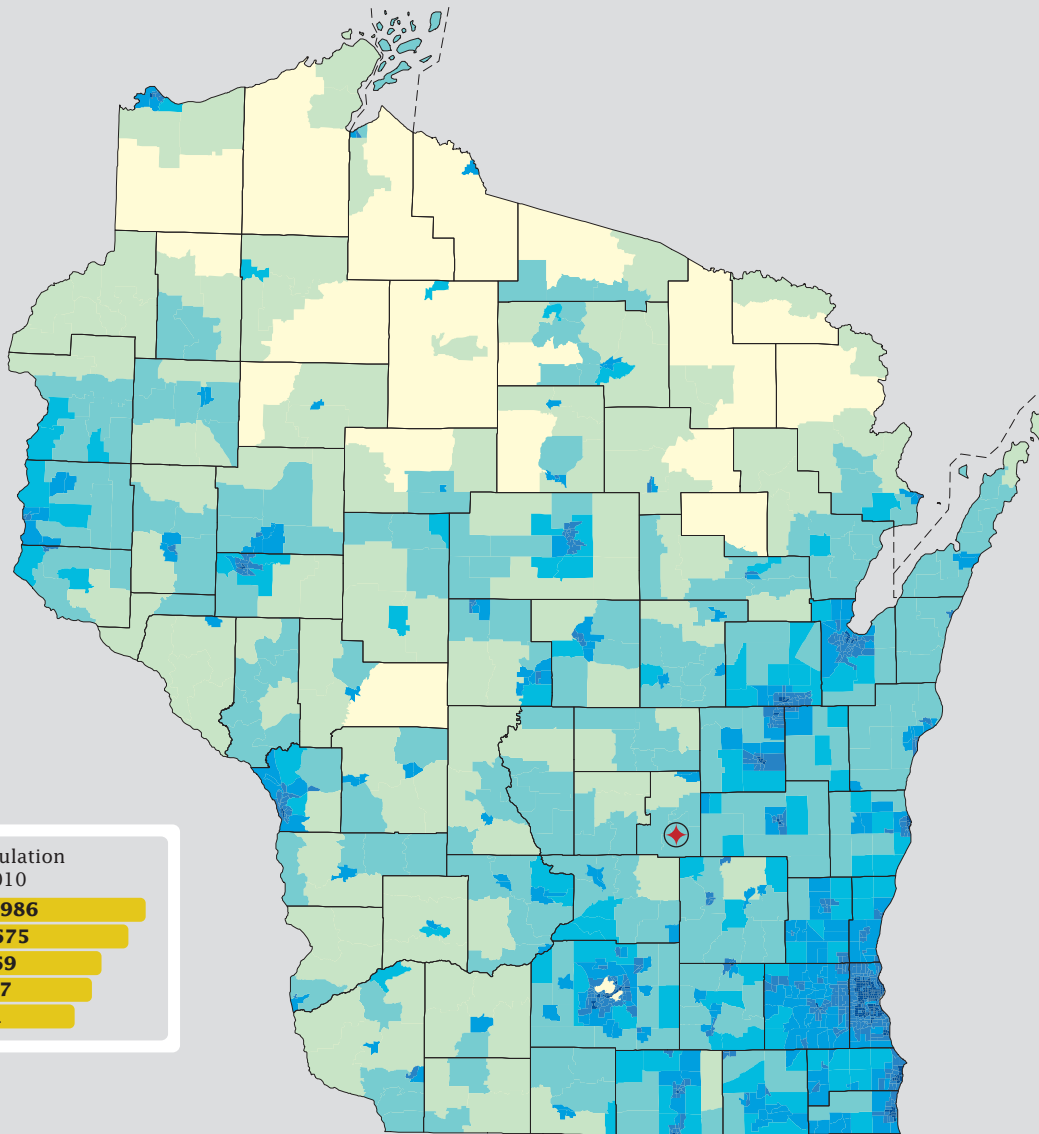

# 2010 Census: Wisconsin Profile

## Population Density by Census Tract

## State Race\* Breakdown

Hispanic or Latino (of any race) makes up **5.9%** of the state population.

## People per Square Mile by Census Tract