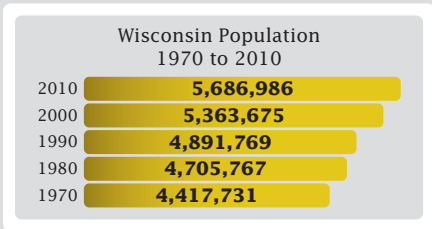

2010 Census: Wisconsin Profile

Population Density by Census Tract