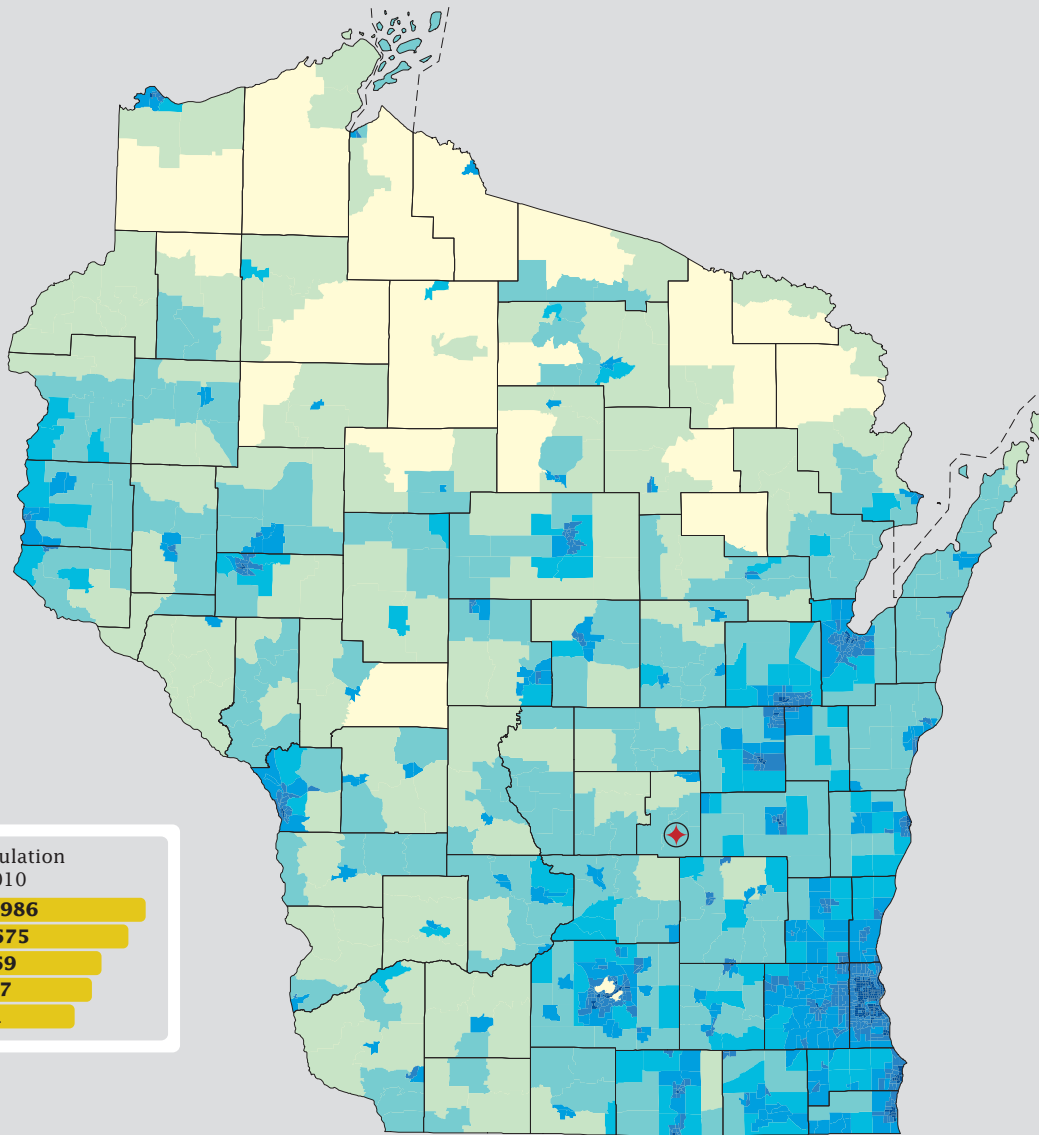

2010 Census: Wisconsin Profile

Population Density by Census Tract

State Race* Breakdown

Hispanic or Latino (of any race) makes up **5.9%** of the state population.

Population by Sex and Age

Housing Tenure

People per Square Mile by Census Tract