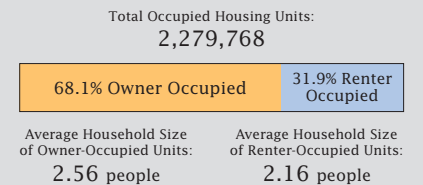

Housing Tenure