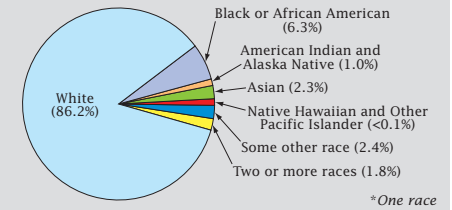

# 2010 Census: Wisconsin Profile

## Population Density by Census Tract

## State Race\* Breakdown

Hispanic or Latino (of any race) makes up **5.9%** of the state population.