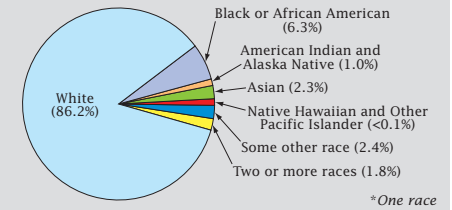

State Race* Breakdown