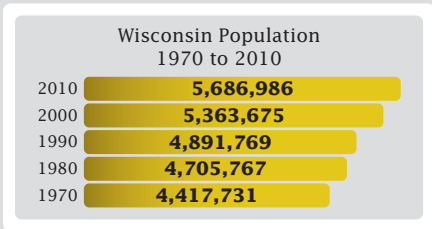

# 2010 Census: Wisconsin Profile

## Population Density by Census Tract

## State Race\* Breakdown

Hispanic or Latino (of any race) makes up **5.9%** of the state population.