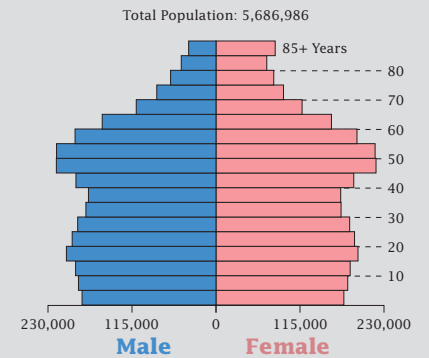

2010 Census: Wisconsin Profile

Population Density by Census Tract

State Race* Breakdown

Hispanic or Latino (of any race) makes up **5.9%** of the state population.

Population by Sex and Age

Housing Tenure

People per Square Mile by Census Tract