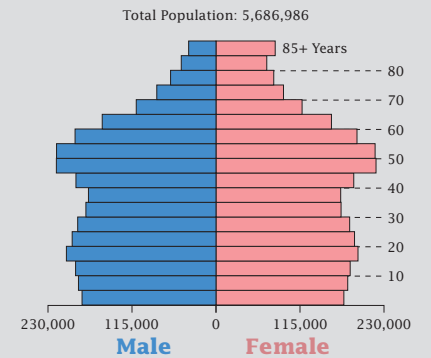

# 2010 Census: Wisconsin Profile

## Population Density by Census Tract

## State Race\* Breakdown

Hispanic or Latino (of any race) makes up **5.9%** of the state population.

## Population by Sex and Age