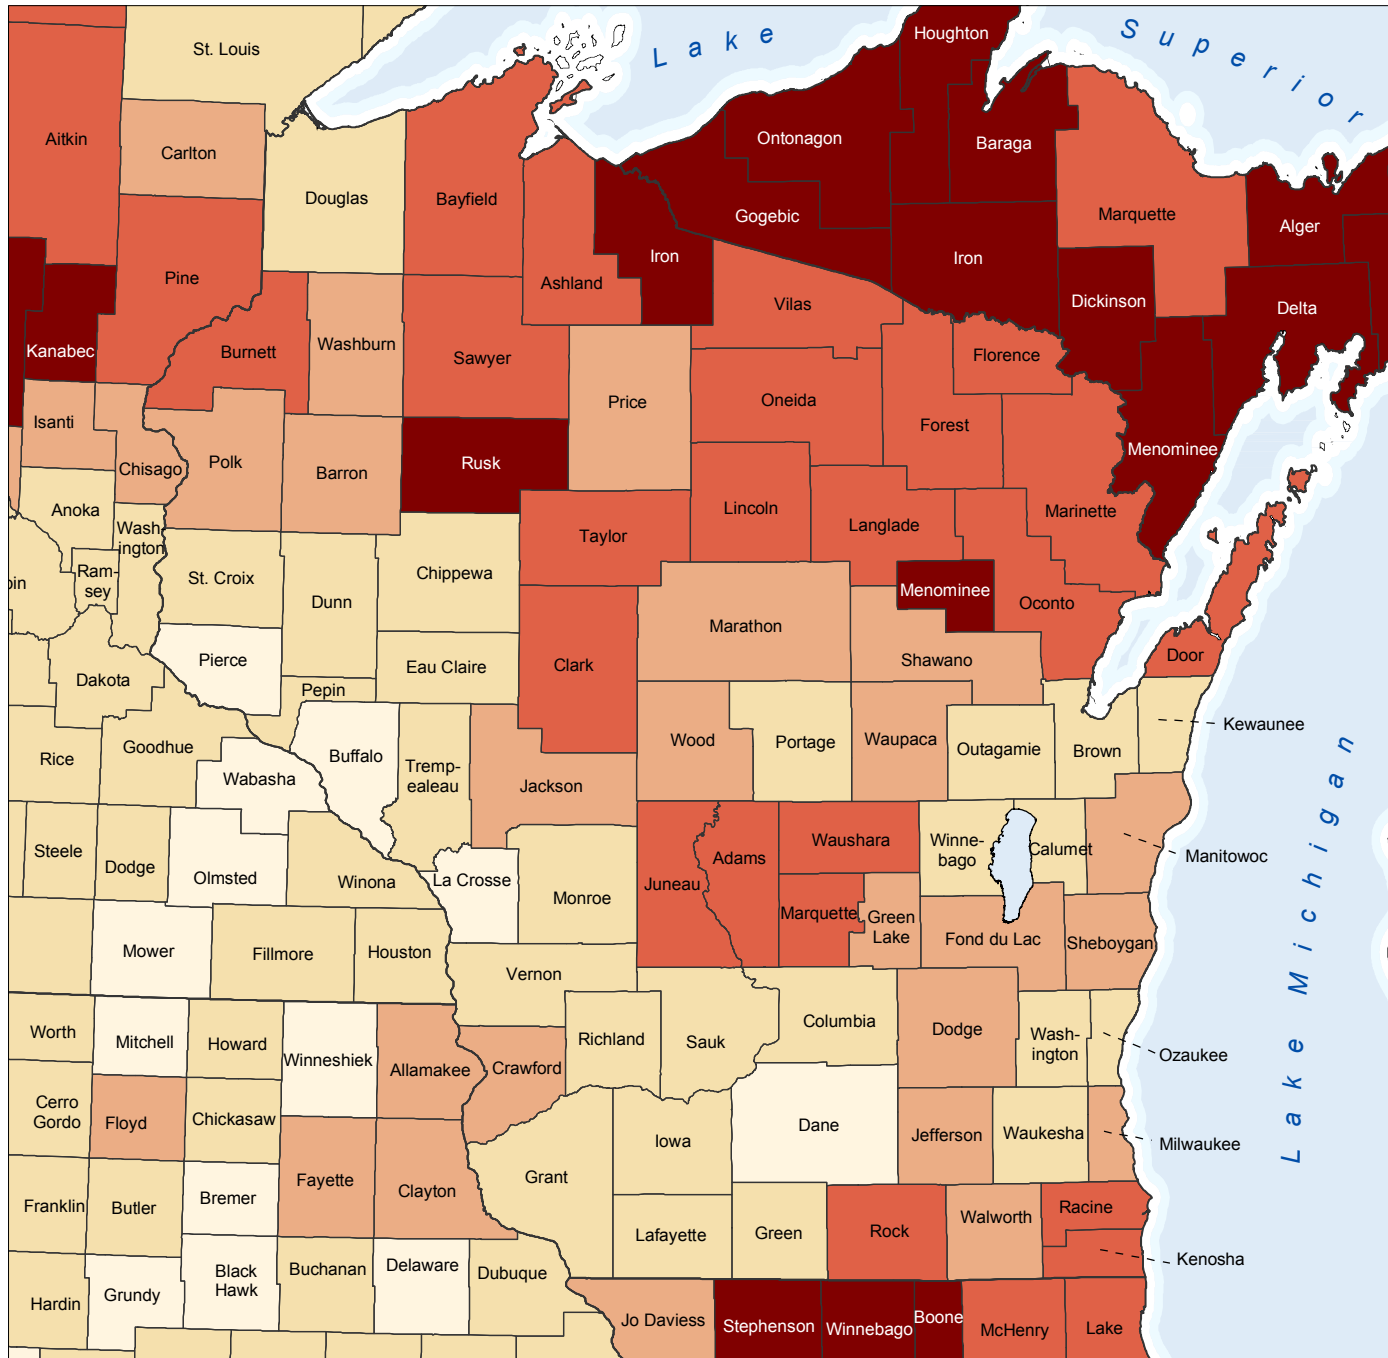

Unemployment Rates by County

Twelve-Month Average between December 2009 and November 2010

Average Unemployment Rate by County (Dec 2009 to Nov 2010)

*National unemployment rate was 9.7%
Wisconsin's unemployment rate was 8.2%

Average Unemployment Rates for Selected Wisconsin Counties:

1. Douglas County 7.9%
2. Ashland County 9.7%
3. Bayfield County 10.0%
4. Burnett County 10.3%
5. Iron County 11.4%
6. Sawyer County 9.8%
7. Washburn County 9.5%
8. Barron County 8.3%