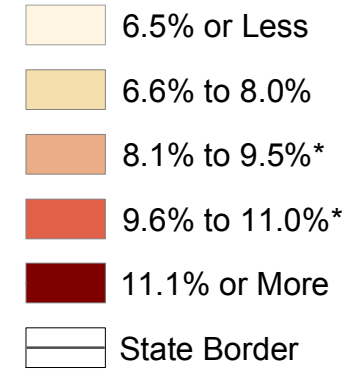

Unemployment Rates by County

Twelve-Month Average between December 2009 and November 2010

Average Unemployment Rate by County (Dec 2009 to Nov 2010)

*National unemployment rate was 9.7%
Wisconsin's unemployment rate was 8.2%

Average Unemployment Rates for Selected Wisconsin Counties:

1. Douglas County 7.9%
2. Ashland County 9.7%
3. Bayfield County 10.0%
4. Burnett County 10.3%
5. Iron County 11.4%
6. Sawyer County 9.8%
7. Washburn County 9.5%
8. Barron County 8.3%